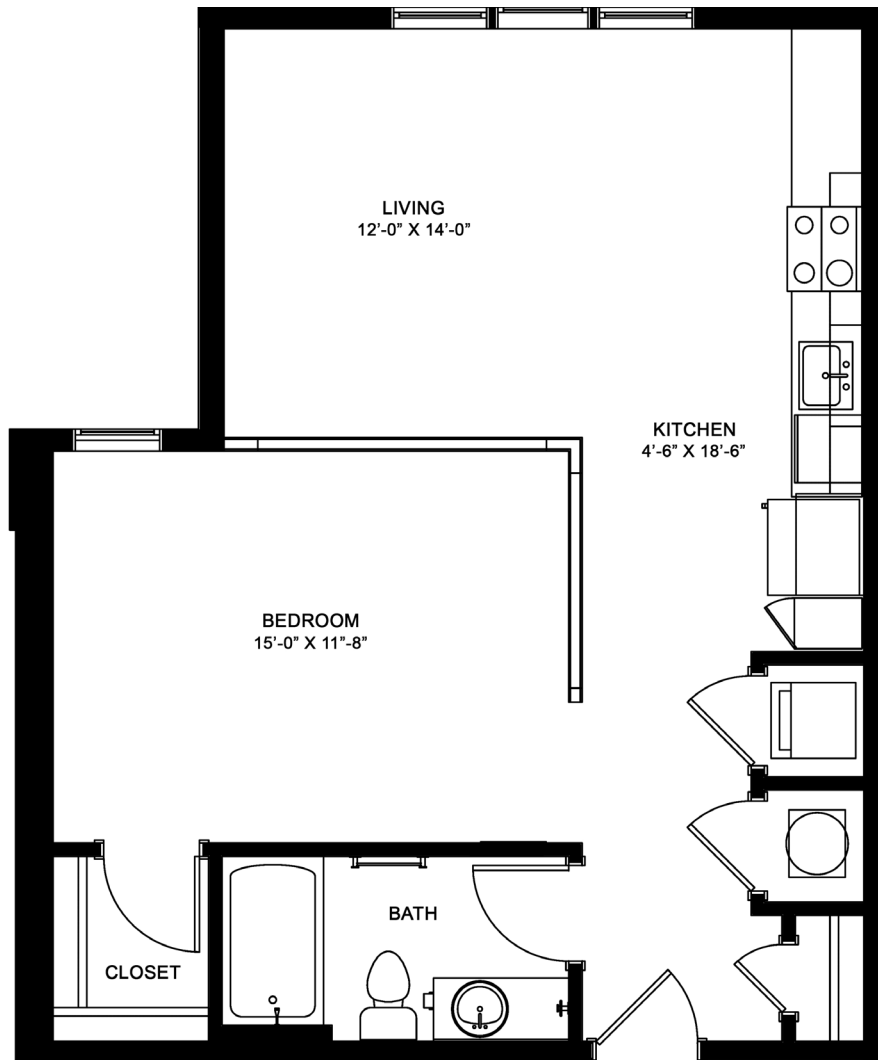

S4

STUDIO / 1 BATH

724 SQ. FT.

THE FLATS
EXCHANGE ON ERWIN

2610 Erwin Road | Durham, NC 27705

833-539-2535 | www.exchangeonerwin.com

All dimensions and square footages are approximate