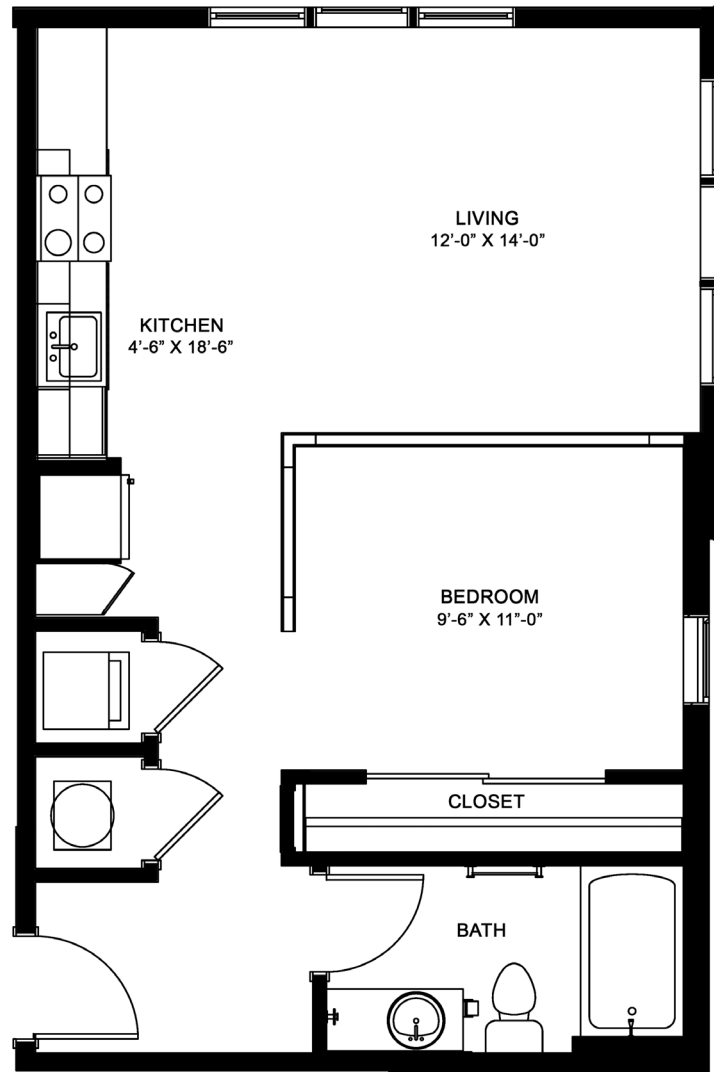

S2

STUDIO / 1 BATH

628 SQ. FT.

THE FLATS
EXCHANGE ON ERWIN

2610 Erwin Road | Durham, NC 27705

833-539-2535 | www.exchangeonerwin.com

All dimensions and square footages are approximate