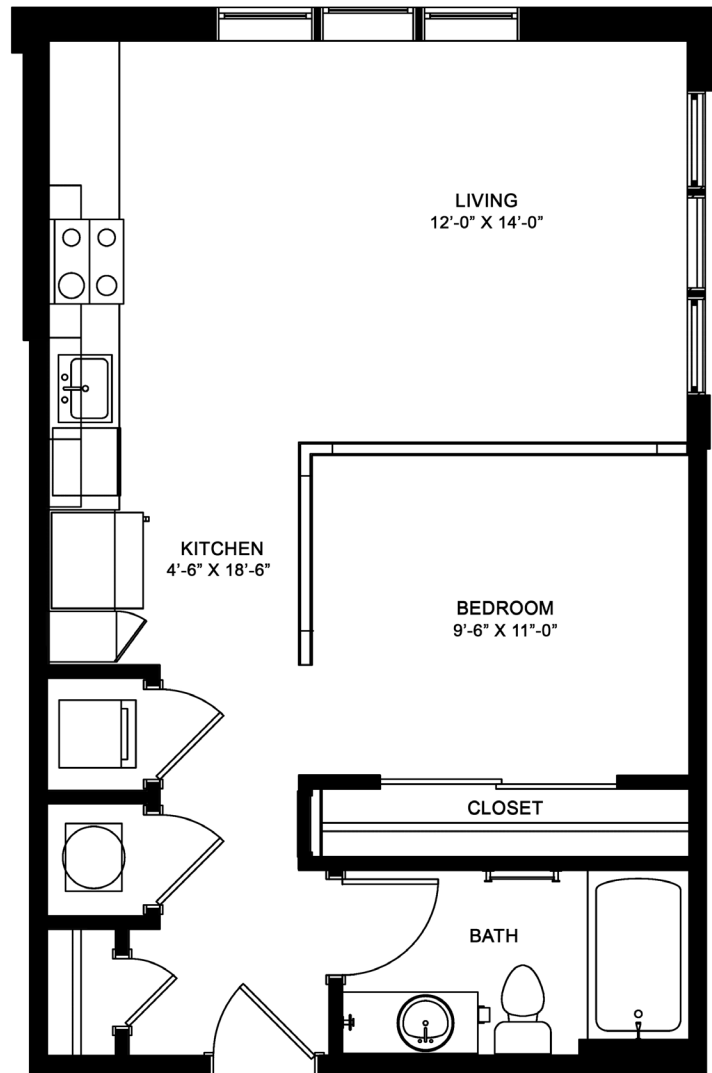

# S1

STUDIO / 1 BATH

# 620 SQ. FT.

**THE FLATS**  
EXCHANGE ON ERWIN

2610 Erwin Road | Durham, NC 27705

833-539-2535 | [www.exchangeonerwin.com](http://www.exchangeonerwin.com)

*All dimensions and square footages are approximate*