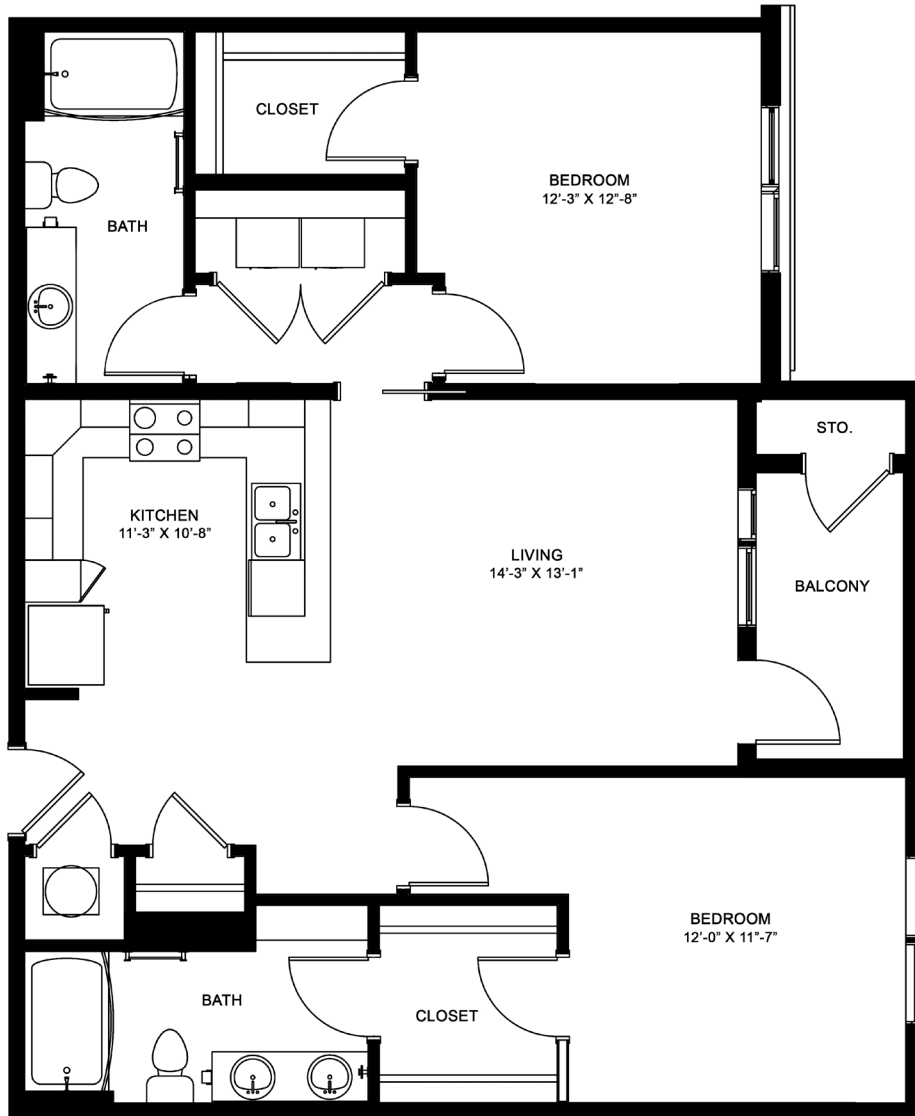

B4

2 BED / 2 BATH

1146
SQ. FT.

THE FLATS
EXCHANGE ON ERWIN

2610 Erwin Road | Durham, NC 27705

833-539-2535 | www.exchangeonerwin.com

All dimensions and square footages are approximate