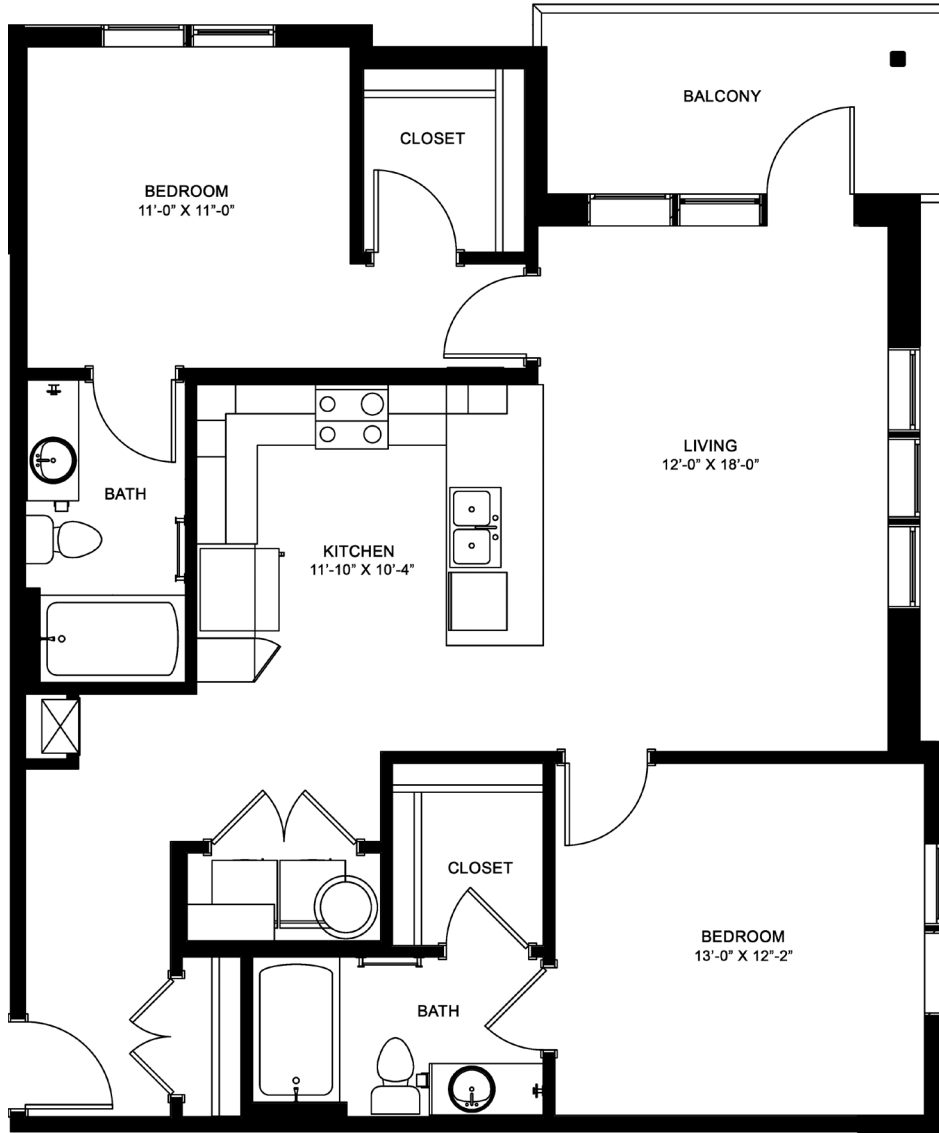

B2

2 BED / 2 BATH

1100
SQ. FT.

THE FLATS
EXCHANGE ON ERWIN

2610 Erwin Road | Durham, NC 27705

833-539-2535 | www.exchangeonerwin.com

All dimensions and square footages are approximate