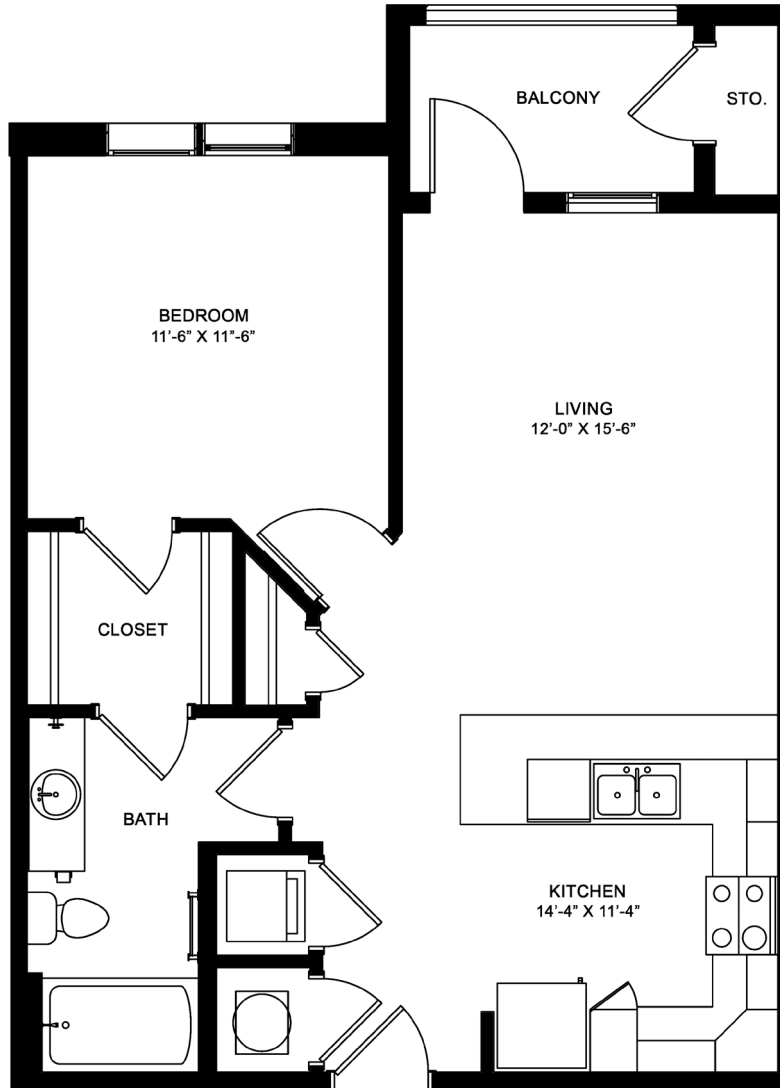

A4

1 BED / 1 BATH

754 SQ. FT.

THE FLATS
EXCHANGE ON ERWIN

2610 Erwin Road | Durham, NC 27705

833-539-2535 | www.exchangeonerwin.com

All dimensions and square footages are approximate