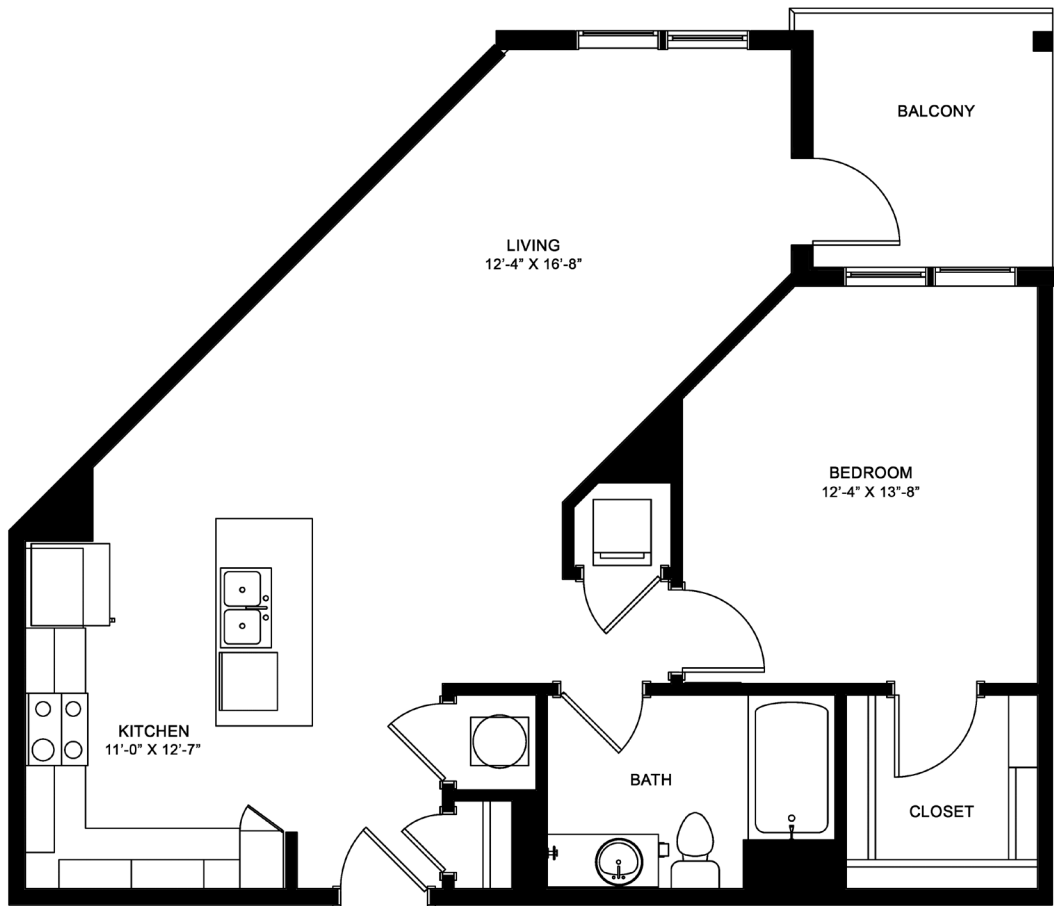

A2

1 BED / 1 BATH

865

SQ. FT.

THE FLATS
EXCHANGE ON ERWIN

2610 Erwin Road | Durham, NC 27705

833-539-2535 | www.exchangeonerwin.com

All dimensions and square footages are approximate