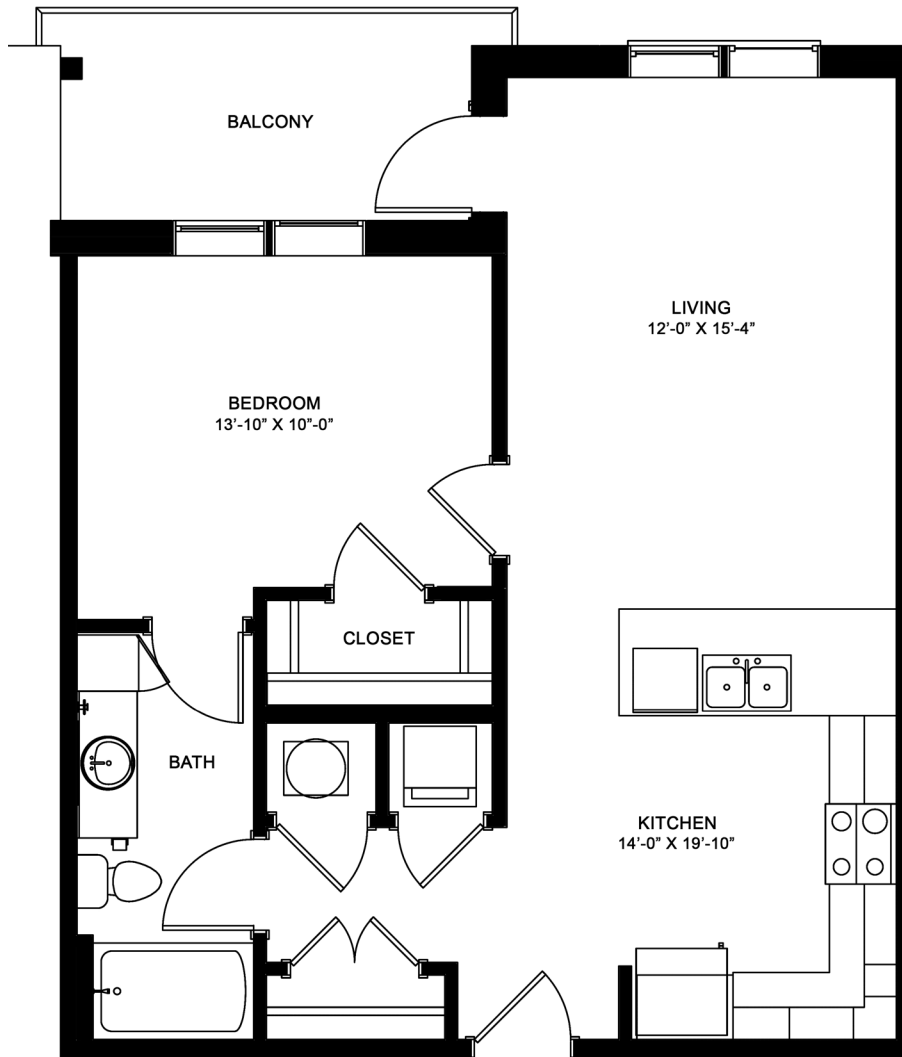

A1

1 BED / 1 BATH

750 SQ. FT.

THE FLATS
EXCHANGE ON ERWIN

2610 Erwin Road | Durham, NC 27705

833-539-2535 | www.exchangeonerwin.com

All dimensions and square footages are approximate